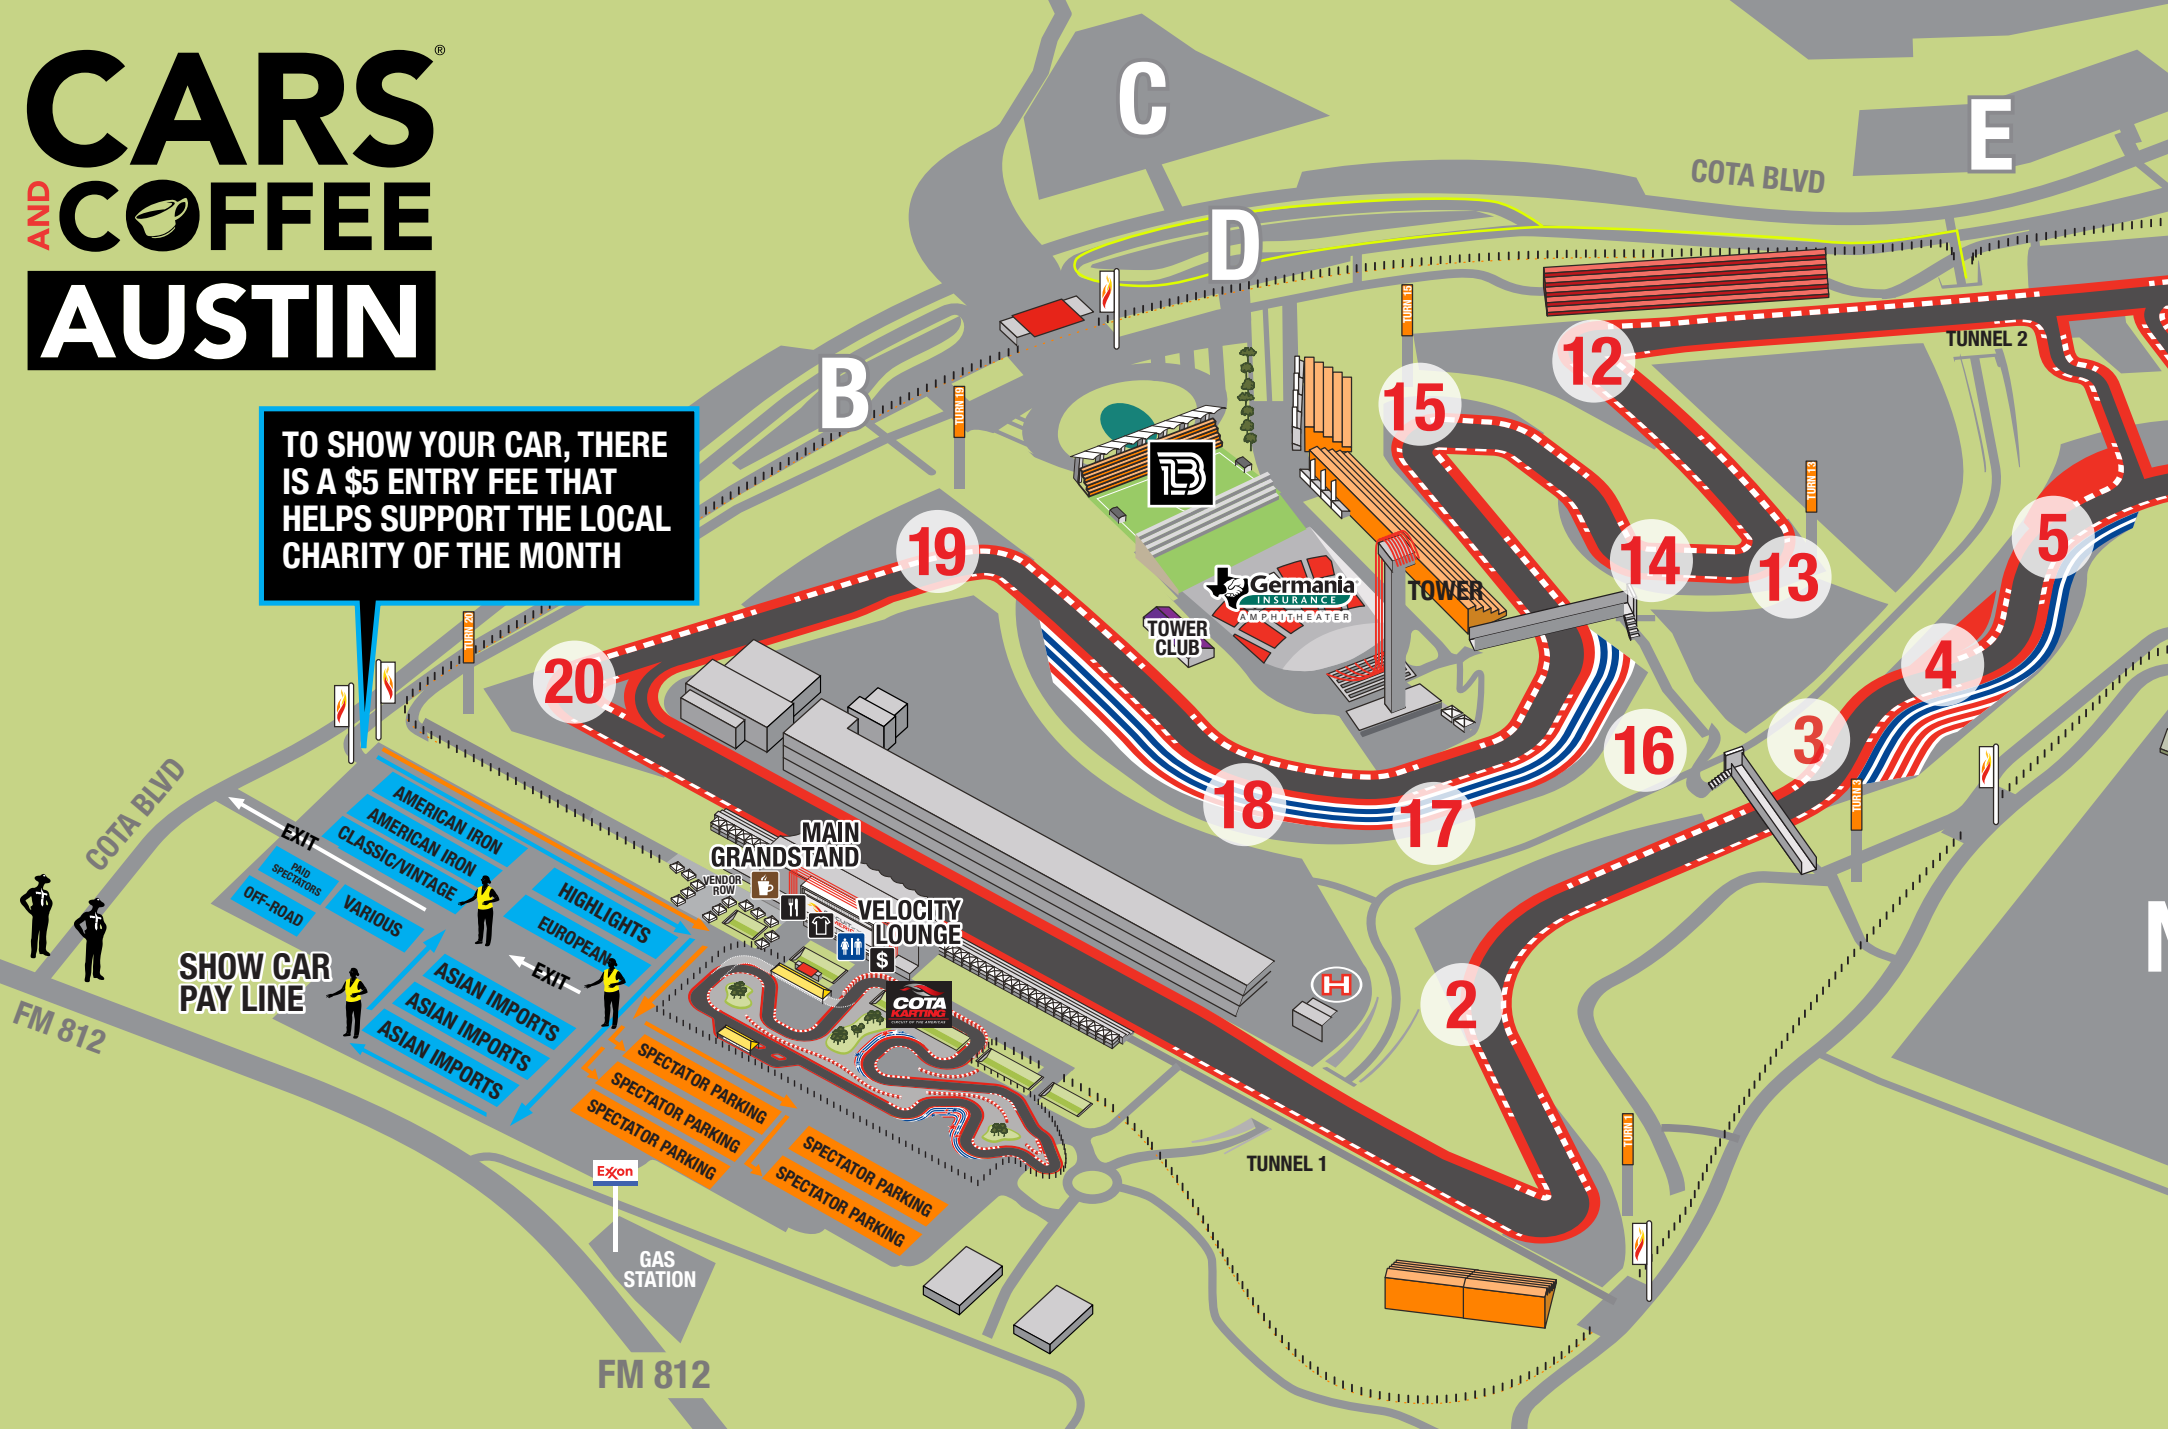

# CARS AND COFFEE AUSTIN

TO SHOW YOUR CAR, THERE IS A \$5 ENTRY FEE THAT HELPS SUPPORT THE LOCAL CHARITY OF THE MONTH

COTA BLVD

COTA BLVD

FM 812

FM 812

SHOW CAR PAY LINE

- AMERICAN IRON
- AMERICAN IRON
- CLASSIC/VINTAGE
- CLASSIC/VINTAGE
- OFF-ROAD
- VARIOUS
- HIGHLIGHTS
- EUROPEAN
- ASIAN IMPORTS
- ASIAN IMPORTS
- ASIAN IMPORTS

MAIN GRANDSTAND

VELOCITY LOUNGE

Exon  
GAS STATION

- SPECTATOR PARKING
- SPECTATOR PARKING
- SPECTATOR PARKING
- SPECTATOR PARKING
- SPECTATOR PARKING

Germania INSURANCE  
AMPHITHEATER

TOWER CLUB

TOWER

TUNNEL 1

TUNNEL 2

B

C

D

E

19

20

18

17

15

12

14

13

16

3

4