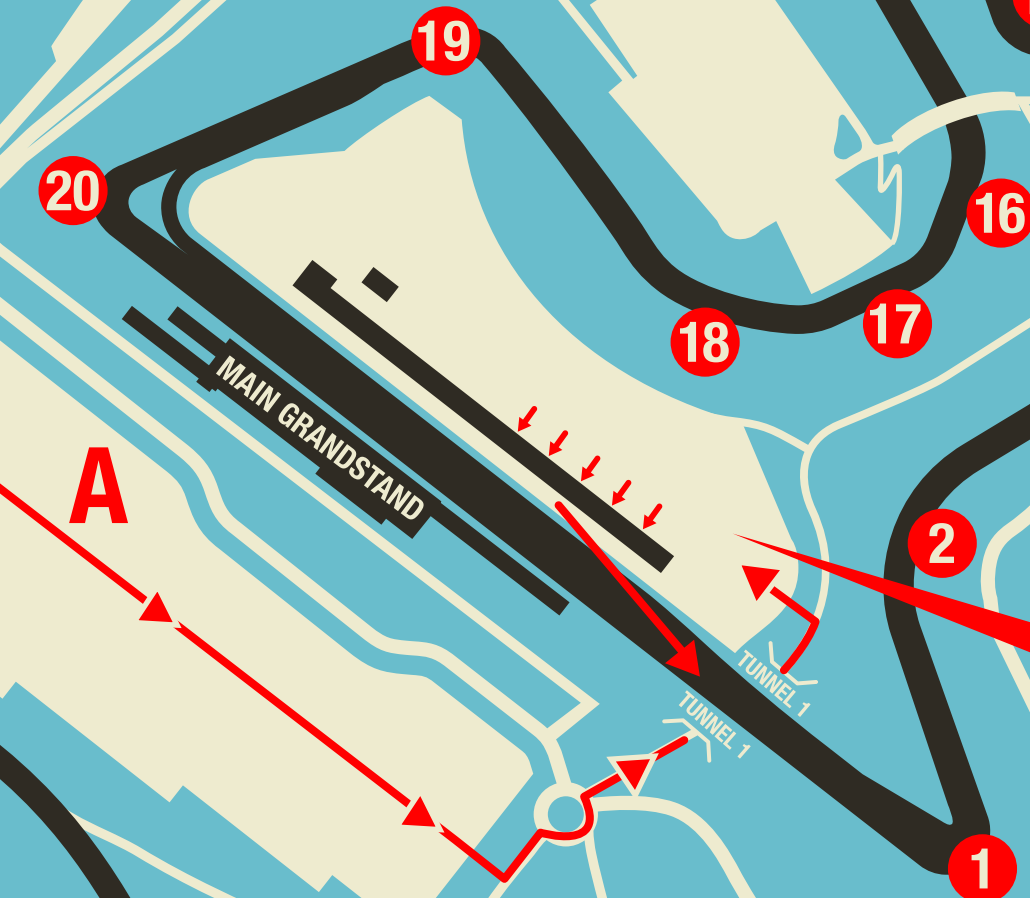

ENTER
FM-812 TO COTA BLVD
ENTRANCE (LOT A)

FM 812
COTA BLVD
FM 812

Paddock Parking
DESIGNATED SAFE DISTANCE
PARKING IN THE MAIN PADDOCK.
RIDERS WILL ACCESS TRACK AND
CHECK-IN THROUGH GARAGES.

**BIKE NIGHT
IS BACK!**